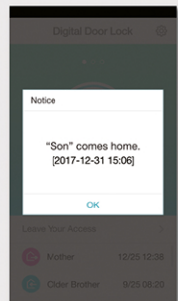

- 1 指紋掃描面板
Fingerprint Reading Panel
- 2 開關指紋讀頭蓋按鈕
Open Fingerprint Cover Button
- 3 感應卡讀頭
RF Card Reader
- 4 輕觸式鍵盤
Touch Pad Screen
- 5 完成輸入 / 靜音模式按鈕
Entry Complete / Silent Mode Switch Button
- 6 外出防盜設置按鈕
Anti-theft Setup Button
- 7 緊急警示燈
Emergency Alert Light
- 8 低電量顯示
Low Battery Indicator
- 9 雙重鎖定顯示燈
Double Lock Light
- 10 緊急電源接口
9V Emergency Power Port

- 11 機械鎖匙的開啟位置
Mechanical Override Key Hole

- 12 電池蓋
Battery Cover
- 13 關門鍵
Close Button
- 14 鹼性電池 x 8
AA (LR6) alkaline batteries
- 15 音量控制鍵
Sound Control Switch
- 16 自動/手動鎖定鍵
Auto/Manual Locking Switch
- 17 登記按鈕
Registration Button

藍牙開鎖 Bluetooth Unlock

用智能手機配對藍牙開門，用戶亦可選擇用卡、密碼及指紋識別來開鎖。

Approach the door lock with your smartphone and unlock by simply touching the door button on the sHome App. Other Smart Unlock options available: RF cards, password, or fingerprint.

進出訊息提示* Instant Access Notification

外出或不在家時，可以通過智能手機即時獲取家庭成員到家的短訊提示。

Receive real time notifications from sHome App when family members arrive home.

進出記錄* In & Out Record

隨時用手機查看最近30次的家庭成員出入紀錄。View the door usage records of your home via the sHome App anytime, anywhere. (Up to 30 records)