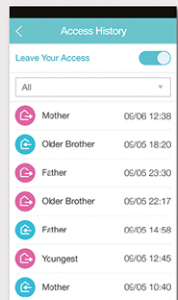

- 1 指紋掃描面板
Fingerprint Reading Panel
- 2 開關指紋讀頭蓋按鈕
Open Fingerprint Cover Button
- 3 感應卡讀頭
RF Card Reader
- 4 輕觸式鍵盤
Touch Pad Screen
- 5 完成輸入 / 靜音模式按鈕
Entry Complete / Silent Mode Switch Button
- 6 外出防盜設置按鈕
Anti-theft Setup Button
- 7 緊急警示燈
Emergency Alert Light
- 8 低電量顯示
Low Battery Indicator
- 9 雙重鎖定顯示燈
Double Lock Light
- 10 緊急電源接口
9V Emergency Power Port

- 11 機械鎖匙的開啟位置
Mechanical Override Key Hole

- 12 電池蓋
Battery Cover
- 13 關門鍵
Close Button
- 14 鹼性電池 x 8
AA (LR6) alkaline batteries
- 15 音量控制鍵
Sound Control Switch
- 16 自動/手動鎖定鍵
Auto/Manual Locking Switch
- 17 登記按鈕
Registration Button

藍牙開鎖 Bluetooth Unlock

用智能手機配對藍牙開門，用戶亦可選擇用卡、密碼及指紋識別來開鎖。

Approach the door lock with your smartphone and unlock by simply touching the door button on the sHome App. Other Smart Unlock options available: RF cards, password, or fingerprint.

進出訊息提示* Instant Access Notification

外出或不在家時，可以通過智能手機即時獲取家庭成員到家的短訊提示。

Receive real time notifications from sHome App when family members arrive home.

進出記錄* In & Out Record

隨時用手機查看最近30次的家庭成員出入紀錄。View the door usage records of your home via the sHome App anytime, anywhere. (Up to 30 records)