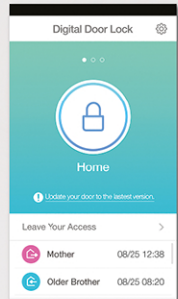

藍牙開鎖 Bluetooth Unlock

用智能手機配對藍牙開門，用戶亦可選擇用卡、密碼及指紋識別來開鎖。

Approach the door lock with your smartphone and unlock by simply touching the door button on the sHome App. Other Smart Unlock options available: RF cards, password, or fingerprint.