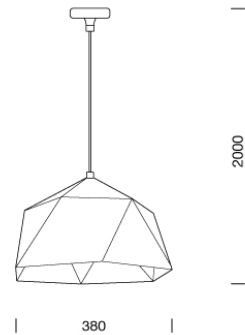

PROJECT : _____

SALE : _____

Lamptitude®
TURN ON YOUR ATTITUDE

Product

Dimension

Specification

ITEM CODE	:	ORIGAMI-PM-GY
SERIES	:	ORIGAMI
BRAND	:	LAMPTITUDE
LAMP TYPE	:	INCANDESCENT OR LED
LAMP BASE	:	1*E27 MAX 40W
DESCRIPTION	:	PENDANT LAMP
INSTALLATION	:	SURFACE MOUNTED BASE
MATERIAL	:	POWER COATED STEEL
NET WEIGHT	:	1.9 kg
COLOR	:	SANDY GRAY
CONTROL GEAR	:	N/A
REFLECTOR	:	N/A