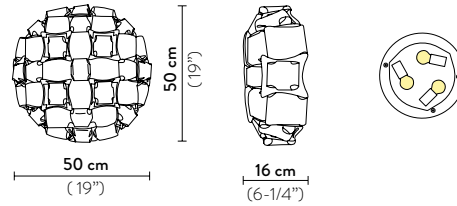

MIDA - CEILING / WALL

DESIGN BY **ADRIANO RACHELE**

TECHNICAL SPECIFICATIONS

MIDA CEILING/WALL - MULTICOLOR

CEILING / WALL LAMP

BULBS: 3 X 12W LED Filament E27 or E26

With: *Magnetic System®*
 Made of: *Cristalflex® / Lentiflex® / Goldflex®*
Steelflex® / Copperflex®