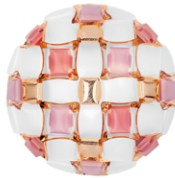

MIDA - CEILING / WALL

DESIGN BY **ADRIANO RACHELE**

TECHNICAL SPECIFICATIONS

MIDA CEILING/WALL - MULTICOLOR

CEILING / WALL LAMP

BULBS: 3 X 12W LED Filament E27 or E26

With: *Magnetic System®*
 Made of: *Cristalflex® / Lentiflex® / Goldflex®*
Steelflex® / Copperflex®

Color: WHITE - PLATINUM WHITE - GOLD
 ROSE MULTICOLOR AMBER

CE IP 20 **ERC**

WHITE/PLATINUM

WHITE/GOLD

ROSE

MULTICOLOR

AMBER

MIDA ENTIRE COLLECTION

Made of: Cristalflex® / Lentiflex® / Goldflex®
Steelflex® / Copperflex®

Color: WHITE - PLATINUM WHITE - GOLD
 ROSE MULTICOLOR AMBER

CE IP 20 ENEC

WHITE/PLATINUM

WHITE/GOLD

ROSE

MULTICOLOR

AMBER