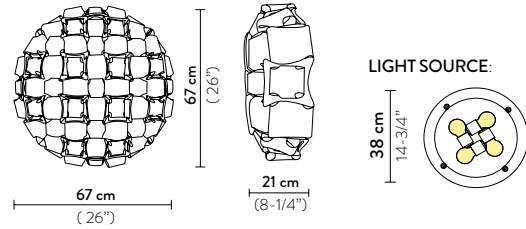

ENERGY CLASS

MIDA - CEILING / WALL LARGE

DESIGN BY **ADRIANO RACHELE**

TECHNICAL SPECIFICATIONS

MIDA CEILING/WALL LARGE - ROSE

CEILING / WALL LAMP

BULBS: 4 X 12W LED Filament E27 or E26

With: Magnetic System®