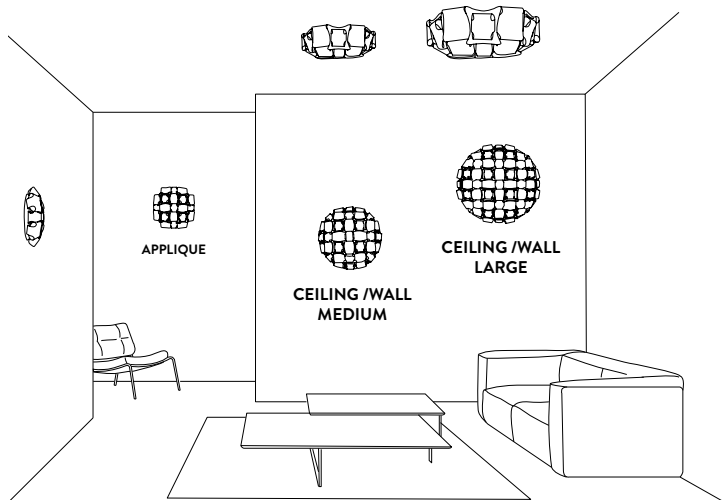

ENERGY CLASS

MIDA - CEILING / WALL LARGE

DESIGN BY **ADRIANO RACHELE**

TECHNICAL SPECIFICATIONS

MIDA CEILING/WALL LARGE - ROSE

CEILING / WALL LAMP

BULBS: 4 X 12W LED Filament E27 or E26

With: Magnetic System®