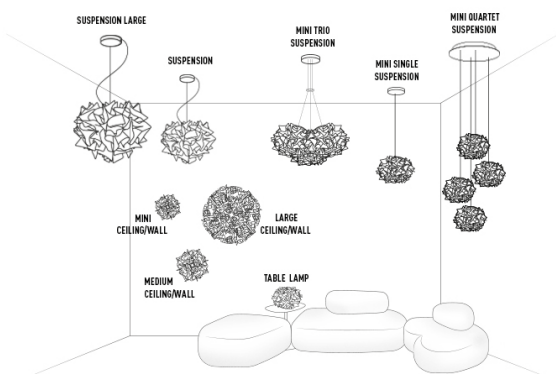

# VELI CEILING/WALL COUTURE

design by Adriano Rachele

NEW COLLECTION JANUARY 2018 - page 20

PRODUCT	SIZE	COLOUR	CODE
<p><b>CEILING-WALL LAMP LARGE</b></p> <p>Bulbs E27:   3 X 10W LED Filament</p> <p>Made of: Opalflex®            With: <b>MagneticSystem®</b></p> <p>Weight: net Kg 2,95 - gross Kg 7,60            Package: 80 x 80 x h. 30cm</p> <p>CE IP 20  </p>	 <p>20 cm 8"</p> <p>78 cm (30-3/4")</p> <p>37 cm 14-1/4"</p> <p>BULBS DISPOSITION front view</p>	<p> <b>COUTURE</b></p>	<p><b>VEL78PLF0003BW000</b></p>
<p><b>CEILING-WALL LAMP MEDIUM</b></p> <p>Bulbs E27:   2 X 10W LED Filament</p> <p>Made of: Opalflex®            With: <b>MagneticSystem®</b></p> <p>Weight: net Kg 1,35 - gross Kg 2,60            Package: 55 x 57 x h2. 3cm</p> <p>CE IP 20  </p>	 <p>20 cm 8"</p> <p>53 cm (20-3/4")</p> <p>26 cm 10-1/4"</p> <p>BULBS DISPOSITION front view</p>	<p> <b>COUTURE</b></p>	<p><b>VEL78PLF0002BW000</b></p>
<p><b>CEILING-WALL LAMP MINI</b></p> <p>Bulbs E14:   2 X 5W LED Filament</p> <p>Made of: Opalflex®            With: <b>MagneticSystem®</b></p> <p>Weight: net Kg 0,60 - gross Kg 1,10            Package: 36 x 38 x h15cm</p> <p>CE IP 20  </p>	 <p>15 cm 6"</p> <p>32 cm (12-1/2")</p> <p>19 cm 7-1/4"</p> <p>BULBS DISPOSITION front view</p>	<p> <b>COUTURE</b></p>	<p><b>VEL78PLF0001BW000</b></p>

## VELI COUTURE ENTIRE COLLECTION

## ENERGY CLASS

This luminaire is compatible with bulbs of the energy classes:

**SLAMP:**  
VELI CEILING / WALL

LED 

874/2012