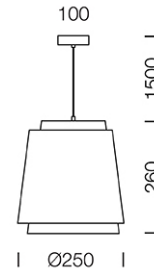

PROJECT : _____

SALE : _____

Lampitude®
TURN ON YOUR ATTITUDE

Product

Dimension

Specification

ITEM CODE	:	MITRO-P-GY
SERIES	:	MITRO
BRAND	:	LAMPTITUDE
LAMP TYPE	:	INCANDESCENT OR LED
LAMP BASE	:	1*E27 MAX 60W
DESCRIPTION	:	PENDANT LAMP
INSTALLATION	:	SURFACE MOUNTED BASE
MATERIAL	:	POWDER COATED ALUMINUM, OPAL GLASS
COLOR	:	GRAY, WHITE
CONTROL GEAR	:	N/A
REFLECTOR	:	N/A