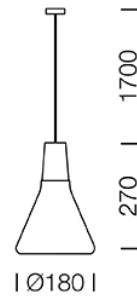

PROJECT : _____

SALE : _____

Lampitude®
TURN ON YOUR ATTITUDE

Product

Dimension

Specification

ITEM CODE	:	CIPPI-A
SERIES	:	CIPPI
BRAND	:	LAMPTITUDE
LAMP TYPE	:	COMPACT FLUORESCENT OR LED
LAMP BASE	:	1*E27 MAX 20W
DESCRIPTION	:	PENDANT LAMP
INSTALLATION	:	SURFACE MOUNTED BASE
MATERIAL	:	BRUSHED COPPER, WOOD
COLOR	:	COPPER
CONTROL GEAR	:	N/A
REFLECTOR	:	N/A