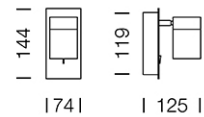

PROJECT : _____

SALE : _____

Lampitude®
TURN ON YOUR ATTITUDE

Product

Dimension

Specification

| | | |
|--------------|---|----------------------------------|
| ITEM CODE | : | MOFO-W1-BK |
| SERIES | : | MOFO |
| BRAND | : | LAMPTITUDE |
| LAMP TYPE | : | HALOGEN OR LED |
| LAMP BASE | : | 1*GU10 MAX 50W |
| DESCRIPTION | : | WALL LAMP |
| INSTALLATION | : | SURFACE MOUNTED BASE |
| MATERIAL | : | FILM WRAPPING STEEL, SATIN STEEL |
| COLOR | : | BLACK MARBLE |
| CONTROL GEAR | : | N/A |
| REFLECTOR | : | N/A |