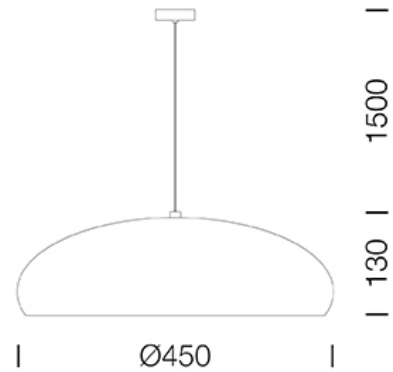

PROJECT : _____

SALE : _____

Lampitude®
TURN ON YOUR ATTITUDE

Product

Dimension

Specification

ITEM CODE	:	MOMO-CM
SERIES	:	MOMO
BRAND	:	LAMPTITUDE
LAMP TYPE	:	INCANDESCENT OR LED
LAMP BASE	:	3*E27 MAX 40W
DESCRIPTION	:	HANGING LAMP
INSTALLATION	:	SURFACE MOUNTED BASE
MATERIAL	:	POWDER COATED STEEL
COLOR	:	CREAM
CONTROL GEAR	:	N/A
REFLECTOR	:	N/A