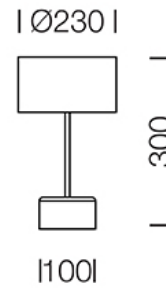

PROJECT : _____

SALE : _____

Lampitude®
TURN ON YOUR ATTITUDE

Product

Dimension

Specification

ITEM CODE	:	MACON-T-BK
SERIES	:	MACON
BRAND	:	LAMPTITUDE
LAMP TYPE	:	INCANDESCENT OR LED
LAMP BASE	:	1*E14 MAX 40W
DESCRIPTION	:	TABLE LAMP
INSTALLATION	:	STANDING LAMP
MATERIAL	:	POWDER COATED STEEL, FABRIC, CONCRETE
COLOR	:	BLACK
CONTROL GEAR	:	N/A
REFLECTOR	:	N/A