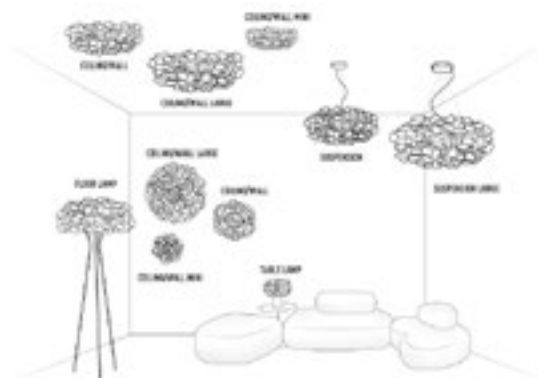

CLIZIA TABLE design by Adriano Rachele

Compendium page **98**

PRODUCT	SIZE	COLOUR	CODE
<p>TABLE LAMP</p> <p>Bulbs E14:  1 X 11W max FBT (max 100mm) or  1 X 4W LED Filament</p> <p>Made of: Lentiflex® / Cristalflex Fumé®</p> <p>With: MagneticSystem® Coloured steel base</p> <p>Weight: net Kg 0,45 - gross Kg 0,85</p> <p>Package: 28 x 28 x.h28 cm</p> <p>CE IP 20  </p>		<ul style="list-style-type: none">  BLACK  WHITE  ORANGE  PURPLE  FUMÉ 	<p>CLI78TAV0001N_000</p> <p>CLI78TAV0001W_000</p> <p>CLI78TAV0001A_000</p> <p>CLI78TAV0001H_000</p> <p>CLI78TAV0001F_000</p>

CLIZIA ENTIRE COLLECTION

ENERGY CLASS

This luminaire is compatible with bulbs of the energy classes:

SLAMP: CLIZIA TABLE 874/2012