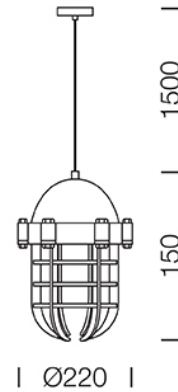

## Dimension

## Specification

ITEM CODE	:	BLYP8001008
SERIES	:	BULLSEYE
BRAND	:	LAMPTITUDE
LAMP TYPE	:	INCANDESCENT OR LED
LAMP BASE	:	1*E27 MAX 40W
DESCRIPTION	:	HANGING LAMP
INSTALLATION	:	SURFACE MOUNTED BASE
MATERIAL	:	POWDER COATED STEEL , WOOD
COLOR	:	BLACK
CONTROL GEAR	:	N/A
REFLECTOR	:	N/A