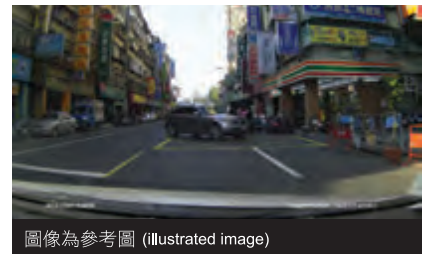

當車輛持續一小時行駛，會發出提示聲音與警示畫面
 After continuing to drive for one hour, remind driver via sound and alert picture

移動偵測 Motion Detection
自動啟動錄影
Automatically start recording

裝置會在車輛熄匙後自動偵測移動物體並可錄影長達3分鐘
 Automatically start recording for up to 3 minutes when object movement is detected after the vehicle is off

圖像為參考圖 (illustrated image)

光源穩定及充足時，路面細節清晰呈現。
 Clearly present the details of road conditions in environment with sufficient and stable brightness

圖像為參考圖 (illustrated image)

昏暗燈光下，呈現完整色彩與清晰度。
 Reproduce colour and clarity in dim environment