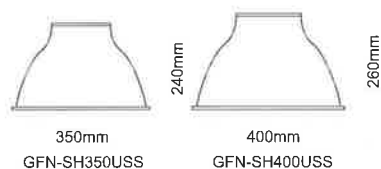

350mm
GFN-SH350USS

400mm
GFN-SH400USS