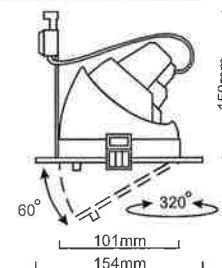

- model number ■ **GFN-DL150RCR111**
- ceiling ring ■ White / Grey
- reflector ■ Poly Crystalline Alumina (PCA)
- lamp ■ (philips) 35W / 70W CDM-R111
- lamp basic ■ GX8,5
- cut out ■ 144mm ⌀ Ⓢ