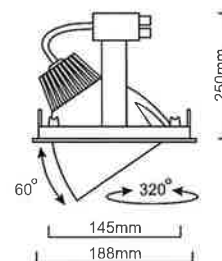

RECESSED MOUNTED DOWNLIGHT (HID)

PLC downlight Serious

- model number ■ **GFN-DLMD407**
- ceiling ring ■ White
- reflector ■ Silver C/W frosted glass
- lamp ■ (osram) HQL-TS 70W / 150W
- lamp basic ■ Rx7S
- cut out ■ 220mm x 130mm Ⓢ

- model number ■ **GFN-DL190CTF**
- ceiling ring ■ White / Grey
- reflector ■ Silver C/W frosted glass
- lamp ■ (osram) HCI-T / (philips) CDM-T 35W, 70W, 150W
- lamp basic ■ G12
- cut out ■ 175mm ⌀ Ⓢ

- model number ■ **GFN-DL150PCTC**
- ceiling ring ■ White / Grey
- reflector ■ Silver C/W clear glass
- lamp ■ (osram) 35W, 70W HCI-TC
- lamp basic ■ G8,5
- cut out ■ 144mm ⌀ Ⓢ