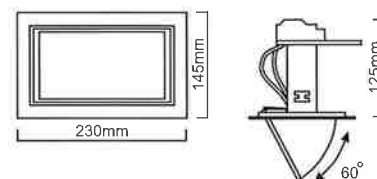

RECESSED MOUNTED DOWNLIGHT (HID)

PLC downlight Serious

- model number ■ **GFN-DLMD407**
- ceiling ring ■ White
- reflector ■ Silver C/W frosted glass
- lamp ■ (osram) HQL-TS 70W / 150W
- lamp basic ■ Rx7S
- cut out ■ 220mm x 130mm Ⓢ