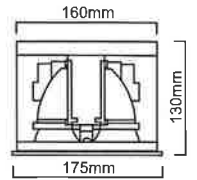

- model number ■ **GFN-DLMD215150**
- ceiling ring ■ White
- reflector ■ Silver C/W recessed glass
- lamp ■ (osram) HQI-TS 150W
- lamp basic ■ Rx7S
- cut out ■ 215mm ∅