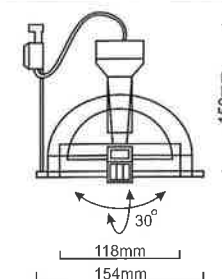

RECESSED MOUNTED DOWNLIGHT (HID)

PLC downlight Serious

- model number ■ **GFN-DLMD407**
- ceiling ring ■ White
- reflector ■ Silver C/W frosted glass
- lamp ■ (osram) HQL-TS 70W / 150W
- lamp basic ■ Rx7S
- cut out ■ 220mm x 130mm Ⓢ

- model number ■ **GFN-DL190CTF**
- ceiling ring ■ White / Grey
- reflector ■ Silver C/W frosted glass
- lamp ■ (osram) HCI-T / (philips) CDM-T 35W, 70W, 150W
- lamp basic ■ G12
- cut out ■ 175mm ⌀ Ⓢ

- model number ■ **GFN-DL150PCTC**
- ceiling ring ■ White / Grey
- reflector ■ Silver C/W clear glass
- lamp ■ (osram) 35W, 70W HCI-TC
- lamp basic ■ G8,5
- cut out ■ 144mm ⌀ Ⓢ

- model number ■ **GFN-DL150RCR111**
- ceiling ring ■ White / Grey
- reflector ■ Poly Crystalline Alumina (PCA)
- lamp ■ (philips) 35W / 70W CDM-R111
- lamp basic ■ GX8,5
- cut out ■ 144mm ⌀ Ⓢ

- model number ■ **GFN-DL150RCTF**
- ceiling ring ■ White / Grey
- reflector ■ Silver C/W clear glass
- lamp ■ (osram) HCI-T / (philips) CDM-T 35W, 70W
- lamp basic ■ G12
- cut out ■ 144mm ⌀ Ⓢ