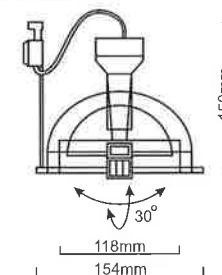

- model number ■ **GFN-DL150RCTF**
- ceiling ring ■ White / Grey
- reflector ■ Silver C/W clear glass
- lamp ■ (osram) HCI-T / (philips) CDM-T 35W, 70W
- lamp basic ■ G12
- cut out ■ 144mm ⌀ Ⓢ