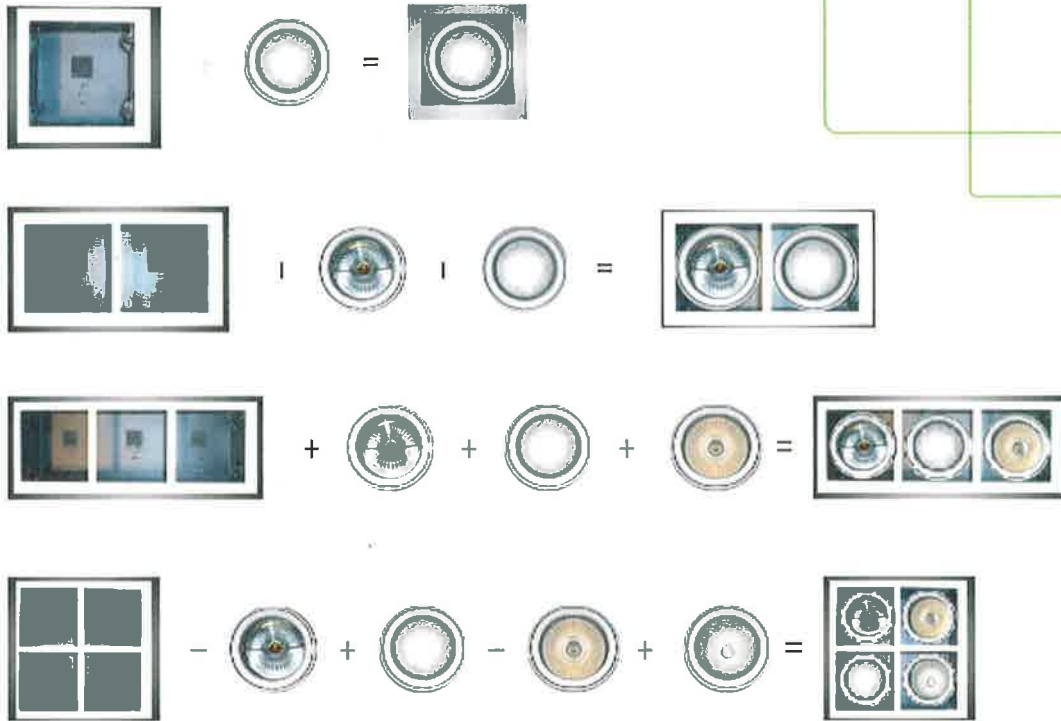

Combinations 配搭組合